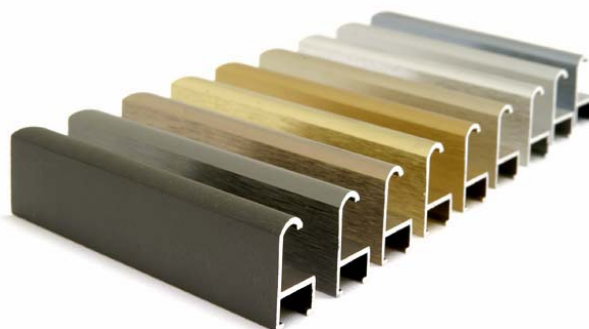

Do you print your own Maps, but need a source for competitive priced hardware?

The Kirkland Frame Kit makes it possible for you to create your own Maps at an affordable cost.

Every Frame Kit includes the following:

- Anti-Glare Front Pane (P99).
- 1/8" Rigid Backing.
- Aluminum Frame with all necessary hardware.
- Concealed Security Hanging Kit.

7 Frame Colors and 3 different Styles are available for immediate delivery.

Looking for something different?
Consult the factory for a variety of options on Colors and Frame Styles (wood, metals, etc.).

Every Frame kit will ship complete and assembled, you just need to produce the print.

It's that easy!

Frame Colors available

Standard

02080522B