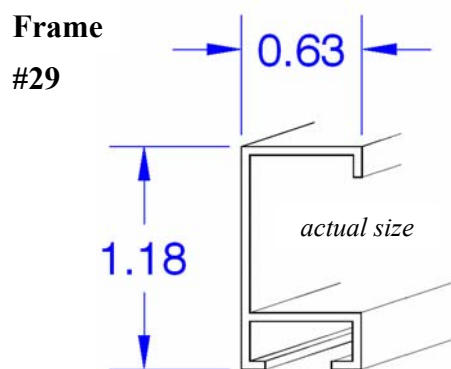

Frame Colors available

Standard

02080522B