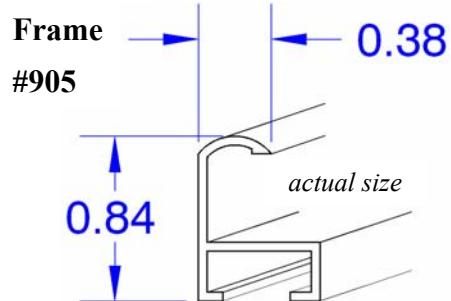

Frame Colors available

Standard

02080522B