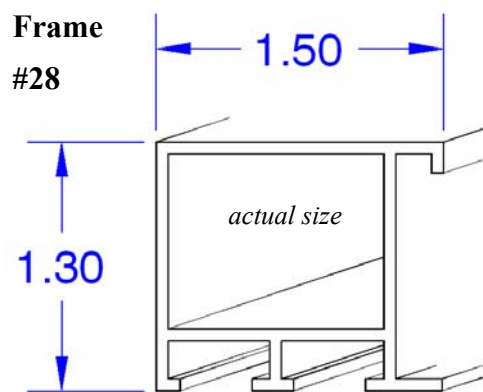

Frame Colors available

Standard

02080522B